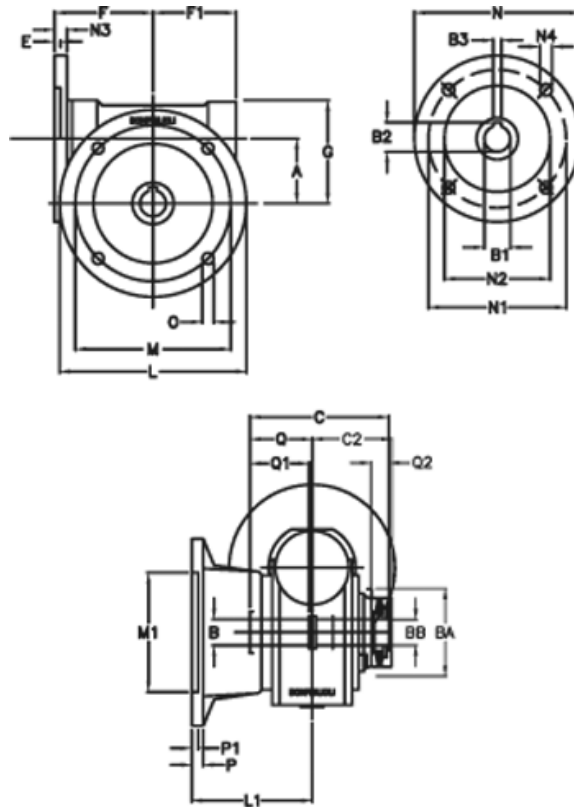

Article number: 390204406042216

Description: Worm Gear with Torque Limiter
VF 44-L1-F-60-P63B5

Measures

a = 44.60	C2 = 48	m = 87	P = 9
B = 18	Description = VF 44F-xx-63B5	M1 = 60	P1 = 7
B1 E7 = 11	E = 2.0	N = 140	Q = 32.0
B2 = 12.8	F = 65	N1 = 115	Q1 = 32
B3 H9 = 4	F1 = 54	N2 = 95	Q2 = 12
BA = 40	g = 71	N3 = 10.5	
BB H7 = 11	L = 110	N4 = 9.5	
C = 79	L1 = 60.5	O = 8.5	